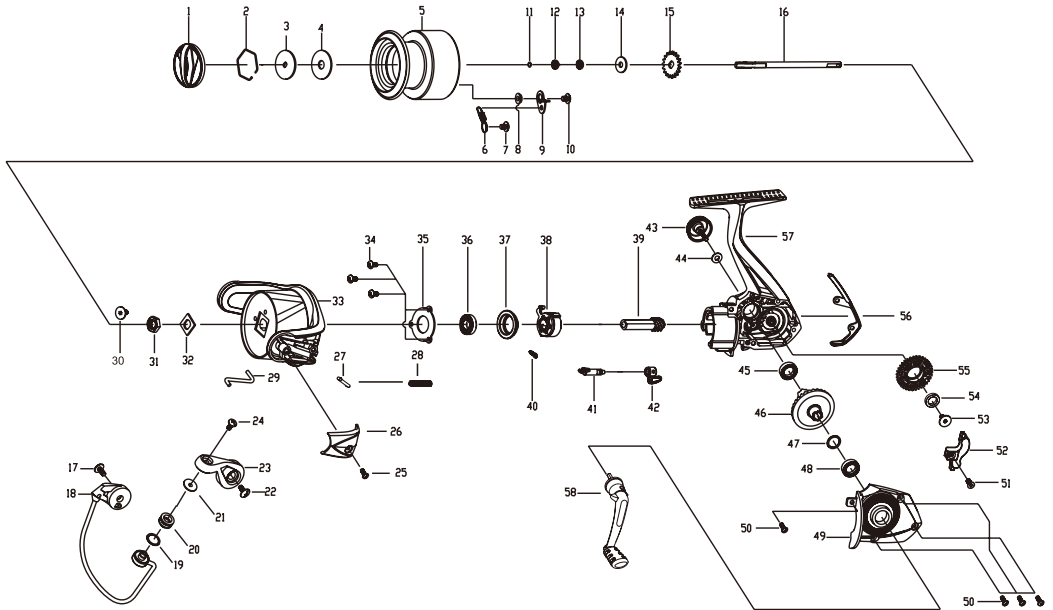

# MICRO SPIN AL500

## KEY

### NO. Parts name

- 1 DRAG KNOB ASSY
- 2 RETAINER RING
- 3 WASHER
- 4 KEY WASHER
- 5 SPOOL ALUM ASSY
- 6 CLICK SPRING
- 7 SCREW
- 8 BUSHING
- 9 CLICK GEAR
- 10 SCREW
- 11 "O" WASHER
- 12 SPOOL BEARING
- 13 SPOOL BEARING
- 14 CLICK GEAR WASHER
- 15 CLICK GEAR
- 16 MAIN SHAFT
- 17 SCREW
- 18 BAIL ASSY
- 19 WASHER
- 20 LINE ROLLER
- 21 LINE ROLLER WASHER
- 22 SCREW
- 23 BAIL ARM
- 24 SCREW
- 25 SCREW
- 26 ROTOR COVER
- 27 BAIL LEVER
- 28 SPRING
- 29 KICK LEVER

### NO. Parts name

- 30 SCREW
- 31 NUT
- 32 WASHER
- 33 ROTOR
- 34 SCREW
- 35 BALL BEARING RETAINER
- 36 BALL BEARING
- 37 BALL BEARING HOLDER
- 38 ONE WAY CLUTCH BEARING
- 39 PINION GEAR
- 40 SPRING
- 41 ANTI-REVERSE LEVER
- 42 ANTI-REVERSE BUTTON
- 43 HANDLE SCREW CAP
- 44 "O" RING
- 45 BALL BEARING
- 46 DRIVE GEAR
- 47 WASHER
- 48 BALL BEARING
- 49 BODY COVER
- 50 SCREW
- 51 SCREW
- 52 SLIDER
- 53 SCREW
- 54 BUSHING
- 55 OSCILLATION GEAR
- 56 REAR COVER
- 57 BODY
- 58 HANDLE ASSY