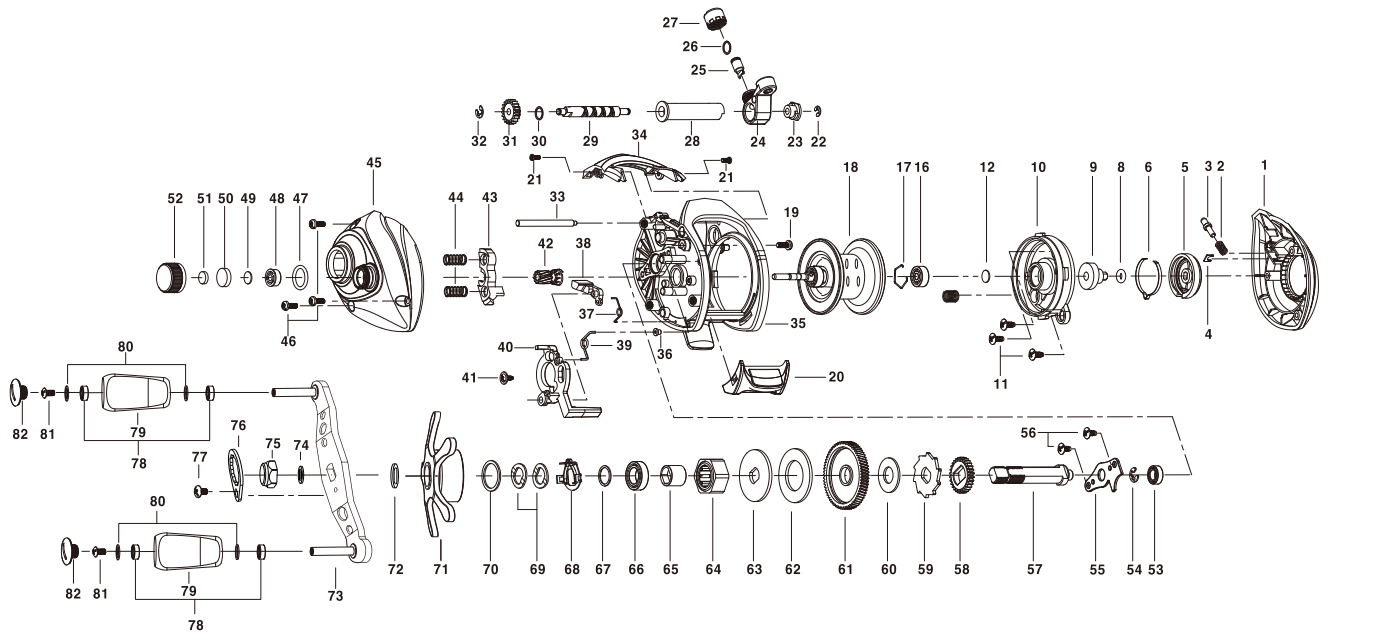

alpha tackle

'CYBIRD PRO' 62L

PART #	Part No.	Part name	PART #	Part No.	Part name	PART #	Part No.	Part name
1	5K021412	PALM SIDE COVER	30	6E096502	WASHER	56	63535902	SCREW
2	6K974401	COIL SPRING	31	6K469301	WORM PINION	57	6K864703	GEAR METAL
3	6K974501	LOCK PIN	32	6B339801	RETAINER	58	6K258101	GEAR
4	6K930001	PLATE	33	6K930401	PILLAR	59	6K893602	RATCHET
5	6K974603	CONTROL DIAL	34	5K021202	FRONT SUPPORT	60	6K174504	WASHER
6	6K974701	LEAF SPRING	35	6K983645	FRAME ASSY	61	6K258304	DRIVE GEAR
8	6K180201	O-RING	36	6K261702	BUSH	62	6K932401	WASHER
9	6K298501	SLIDER CAM-B	37	6K983903	SPRING	63	6K943103	WASHER-D
10	6K984701	SPOOL COVER	38	6K983801	KICK LEVER	64	5K026901	O/WAY CLUTCH ASSY
11	63535902	SCREW	39	6K016201	SPRING	65	6K859201	BUSH
12	6K164605	WASHER	40	6K984201	CLUTCH CAM	66	6K582201	BALL BEARING
16	6K474501	BALL BEARING	41	6K787601	TAP SCREW	67	6K177301	WASHER
17	6K468301	RING	42	6K869902	PINION	68	6K259201	LEAF SPRING ASSY
18	5K023526	SPOOL ASSY (1 BALL BEARING)	43	6K984801	CLUTCH	69	5K027201	SPRING WASHER
19	6K930502	PIN	44	6K299102	COIL SPRING	70	63737810	WASHER
20	6K983206	THUMB BAR	45	6K021312	GEAR SIDE COVER	71	5K084073	STAR DRAG ASSY
21	6K395604	TAP SCREW	46	6K311306	SCREW	72	5K199101	WASHER
22	6B339801	RETAINER	47	6K176501	O-RING	73	5K230905	HANDLE ARM ASSY
23	6K456801	BUSH	48	6K176801	BEARING	74	5K199201	WASHER
24	6K973603	LEVEL WIND ASSY	49	6K164605	WASHER	75	5K047107	NUT
25	6K256501	LEVEL WIND PIN	50	6K176903	COLLAR	76	5K005018	RETAINER
26	6K148802	WASHER	51	6K177001	WASHER	77	63520406	SCREW
27	6K704403	NUT	52	6K259103	NUT	78	6K626401	BALL BEARING (4 BALL BEARING)
28	6K456403	PIPE	53	6K256901	BEARING	79	5K231201	HANDLE KNOB
29	6K930302	WORM SHAFT	54	63201402	RETAINER	80	5K129201	WASHER
			55	6K929901	BEARING PLATE	81	6K325306	SCREW
						82	5K154613	HANDLE KNOB CAP